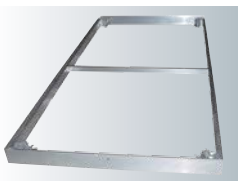

Cadre aluminium /
Aluminium frame

Boîtier de serrage /
Tightening case

Bride / Joiner

Bride / Joiner

Praticable carré /
Square stagedeck

Praticable triangle /
Triangle stagedeck

Cadre aluminium / Aluminium frame

Boîtier de serrage / Tightening case

Bride / Joiner

Bride / Joiner

Poignée / Handle

Praticable triangle / Triangle stagedeck

EUROPAC® 750

Caractéristiques / Specifications

Praticable / Stage deck dimensions • 2,00 x 1,00 m